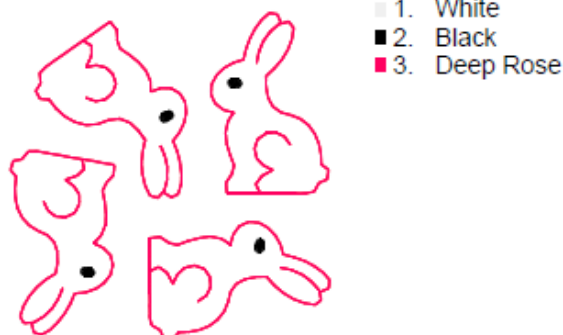

Chocbunny 40mm Right.pes
26.10x40.00 mm; 466 stitches
3 thread changes; 3 colors

- 1. White
- 2. Black
- 3. Deep Rose

Chocbunny 45mm Left Sorted.pes
79.60x81.30 mm; 2,022 stitches
3 thread changes; 3 colors

Chocbunny 45mm Left.pes
29.50x45.00 mm; 503 stitches
3 thread changes; 3 colors

- 1. White
- 2. Black
- 3. Deep Rose

Chocbunny 45mm Right Sorted.pes
81.30x79.60 mm; 2,022 stitches
3 thread changes; 3 colors

Chocbunny 45mm Right.pes
29.50x45.00 mm; 501 stitches
3 thread changes; 3 colors

- 1. White
- 2. Black
- 3. Deep Rose

- 1. White
- 2. Black
- 3. Deep Rose

- 1. White
- 2. Black
- 3. Deep Rose

- 1. White
- 2. Black
- 3. Deep Rose

- 1. White
- 2. Black
- 3. Deep Rose

Chocbunny 50mm Left Sorted.pes

88.60x90.50 mm; 2,194 stitches
3 thread changes; 3 colors

- 1. White
- 2. Black
- 3. Deep Rose

Chocbunny 50mm Left.pes

32.70x50.00 mm; 549 stitches
3 thread changes; 3 colors