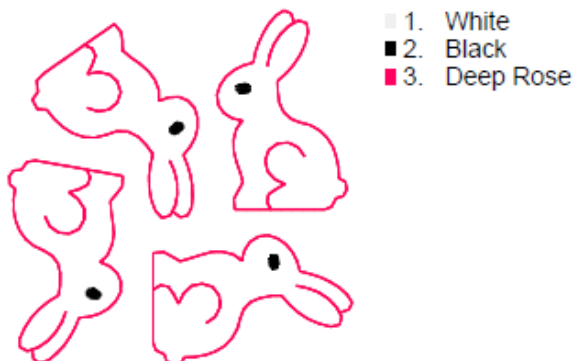

- 1. White
- 2. Black
- 3. Deep Rose

Chocbunny 50mm Left Sorted.pes

88.60x90.50 mm; 2,194 stitches
3 thread changes; 3 colors

- 1. White
- 2. Black
- 3. Deep Rose

Chocbunny 50mm Left.pes

32.70x50.00 mm; 549 stitches
3 thread changes; 3 colors

- 1. White
- 2. Black
- 3. Deep Rose

Chocbunny 50mm Right Sorted.pes

90.50x88.60 mm; 2,194 stitches
3 thread changes; 3 colors

- 1. White
- 2. Black
- 3. Deep Rose

Chocbunny 50mm Right.pes

32.70x50.00 mm; 549 stitches
3 thread changes; 3 colors

- 1. White
- 2. Black
- 3. Deep Rose

Chocbunny 55mm Left Sorted.pes

94.90x98.10 mm; 2,398 stitches
3 thread changes; 3 colors

- 1. White
- 2. Black
- 3. Deep Rose

Chocbunny 55mm Left.pes

36.00x55.10 mm; 601 stitches
3 thread changes; 3 colors